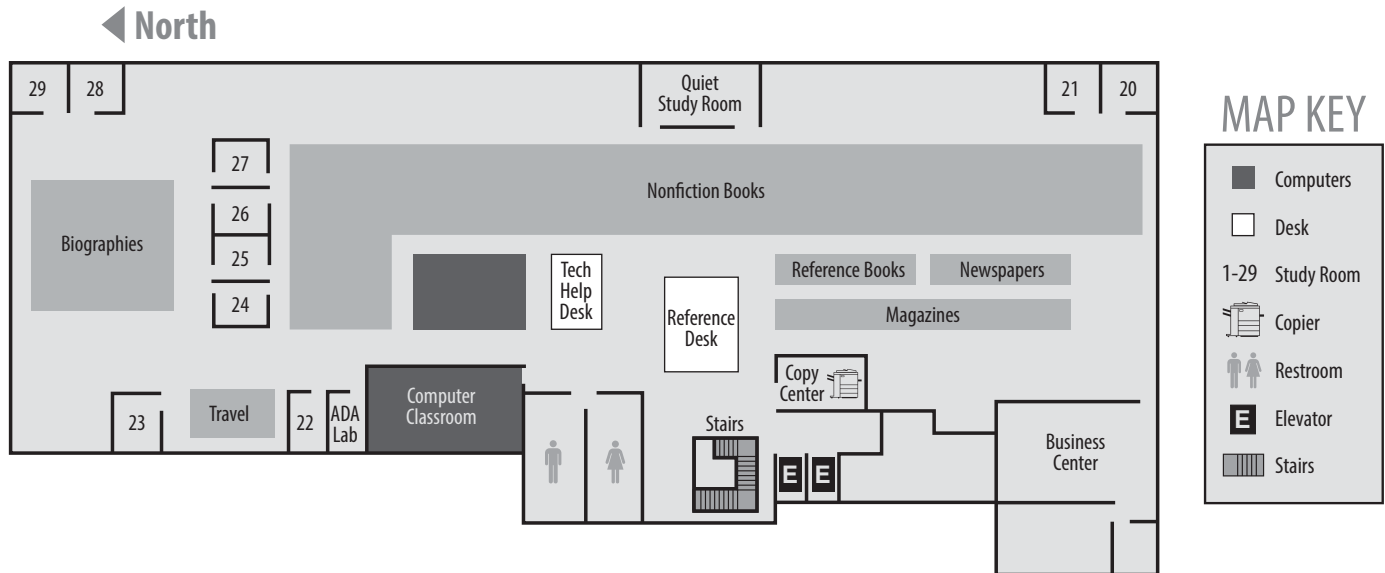

Second Floor

SECOND FLOOR

ADA Lab
Adult Study Rooms
Biographies
Business Center
Computer Classroom
Copy Center
Magazines
Newspapers
Nonfiction Books
Quiet Study Room
Reference Books
Reference Desk
Tech Help Desk
Travel

FIRST FLOOR

See other side

THIRD FLOOR

See other side